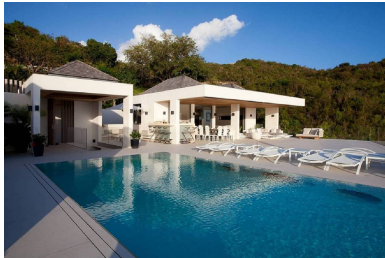

Vitti

PRIVATE VILLA

Villa Vitti is amazing. Its enormous heated infinity pool is the focal point of the villa's expansive outdoor living space. Situated above Shell Beach, the breathtaking views encompass neighboring islands and the sunsets are exceptional. A 100-step staircase leads down to Shell Beach. A rear terrace caters to shade-seekers. Vitti features a glass enclosed living room, a dining area, a chef's kitchen and five bedrooms with baths en suite. Two are on the main level with terraces and the option of connecting; three are on the lower level. All bedrooms boast ocean views and have rain showers. There is a guest bath on the main level and a fitness room with AC on the lower level. The new owners are sure to enjoy the private Lurin location and the proximity to Gustavia's shops and restaurants.